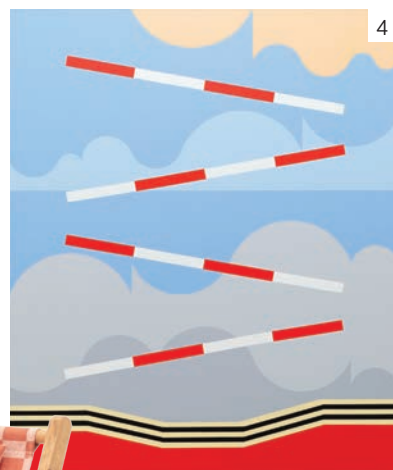

THE EXPERT

Kathrine McDonald

Summer is nearly here and it's time to think about entertaining, and that might mean updating your outdoor living area. Outdoor furniture doesn't have to be boring. I love blending creativity and practicality and always aim to achieve an overwhelmingly modern and minimalist result with any space. Easy additions to an outdoor setting, but which also immediately add a luxe feel, are floor coverings and lighting. An outdoor rug gives you flexibility with seating options, and the latest rechargeable or USB portable outdoor lighting can be picked up and taken with you wherever you go.

Kathrine McDonald Design is an interior business based in Mount Maunganui.

KMINTERIORDESIGN.CO.NZ
[@MCDONALD.KATHRINE](https://www.instagram.com/mcdonald.kathrine)

BEACH TO BACKYARD

1. BREL CLUB RATTAN BEACH CHAIR, Sisters & Co, $229. 2. DEAR FUTURE JOURNAL, Paper Plane, $59. 3. FIND ME PLUS PORTABLE LAMP, ECC, $927.
4. ELLA SUTHERLAND ACRYLIC ON LINEN, Spectre, $8,000. 5. CRI CRI OUTDOOR LAMP, ECC, $1210. 6. TOMMY BEACH CHAIR, Paper Plane, $320.
7. GEO GLASS BOWL, Paper Plane, $245. 8. SANDRA BUSHBY OIL AND WATERCOLOUR ON LINEN, The Edge Always Meets the Sea, $4,000. 9. CLAYBIRD WAVY CERAMICS, Sunday Home Store, from $19. 10. CAST IRON SALT & PEPPER MILLS, Iron Mills, $279.99 each. 11. SILHOUETTE VESSEL, Hermon Blue, $380
12. MOLECULAR VASE, Slow Store, $520 13. LEMMY TABLE, David Shaw, $POA. 14. INTERCONNECT CANDLE HOLDER in Brass, Tim Webber Design, $1245.
15. SABRE CUTLERY 24-PIECE SET, Sunday Home Store, $399. 16. PETAL ICE CUBE TRAY, Paper Plane, $59. 17. RHODES BENCH SEAT, David Shaw, $POA.

THE AWARD-WINNING CLICK RANGE IN 13 COLOUR OPTIONS

DANISH FURNITURE

HOUE skovby
PARTNERS NEW ZEALAND

53 Unutoto Place, Tauriko, Tauranga

www.danishfurniture.nz