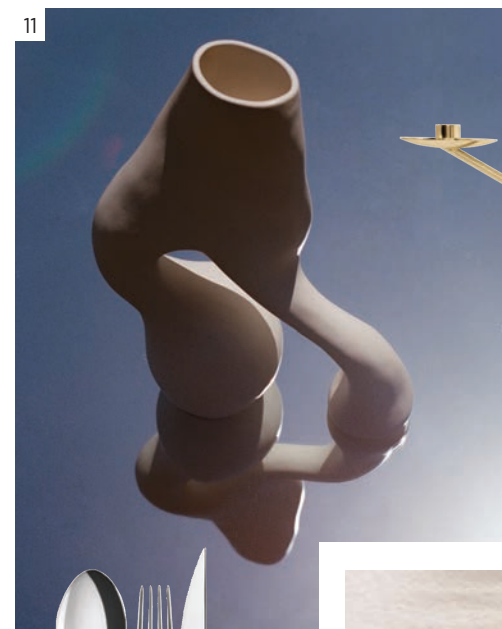

THE EXPERT

Kathrine McDonald

Summer is nearly here and it's time to think about entertaining, and that might mean updating your outdoor living area. Outdoor furniture doesn't have to be boring. I love blending creativity and practicality and always aim to achieve an overwhelmingly modern and minimalist result with any space. Easy additions to an outdoor setting, but which also immediately add a luxe feel, are floor coverings and lighting. An outdoor rug gives you flexibility with seating options, and the latest rechargeable or USB portable outdoor lighting can be picked up and taken with you wherever you go.

Kathrine McDonald Design is an interior business based in Mount Maunganui.

KMINTERIORDESIGN.CO.NZ
[@MCDONALD.KATHRINE](https://www.instagram.com/mcdonald.kathrine)

BEACH TO BACKYARD

1. BREL CLUB RATTAN BEACH CHAIR, Sisters & Co, $229. 2. DEAR FUTURE JOURNAL, Paper Plane, $59. 3. FIND ME PLUS PORTABLE LAMP, ECC, $927.
4. ELLA SUTHERLAND ACRYLIC ON LINEN, Spectre, $8,000. 5. CRI CRI OUTDOOR LAMP, ECC, $1210. 6. TOMMY BEACH CHAIR, Paper Plane, $320.
7. GEO GLASS BOWL, Paper Plane, $245. 8. SANDRA BUSHBY OIL AND WATERCOLOUR ON LINEN, The Edge Always Meets the Sea, $4,000. 9. CLAYBIRD WAVY CERAMICS, Sunday Home Store, from $19. 10. CAST IRON SALT & PEPPER MILLS, Iron Mills, $279.99 each. 11. SILHOUETTE VESSEL, Hermon Blue, $380
12. MOLECULAR VASE, Slow Store, $520 13. LEMMY TABLE, David Shaw, $POA. 14. INTERCONNECT CANDLE HOLDER in Brass, Tim Webber Design, $1245.
15. SABRE CUTLERY 24-PIECE SET, Sunday Home Store, $399. 16. PETAL ICE CUBE TRAY, Paper Plane, $59. 17. RHODES BENCH SEAT, David Shaw, $POA.

THE AWARD-WINNING CLICK RANGE IN 13 COLOUR OPTIONS

DANISH FURNITURE

HOUE skovby
PARTNERS NEW ZEALAND

53 Unutoto Place, Tauriko, Tauranga

www.danishfurniture.nz